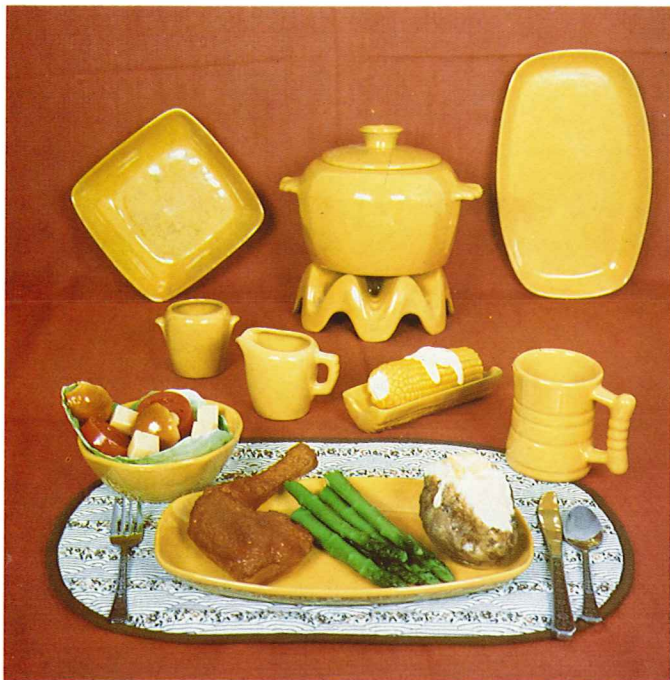

PLATTER STYLE DINING

Casual — Informal — Comfortable
 Try platter style dining once, and never return to
 Dining in the Round

6PLS SET 36-PIECE SERVICE SET FOR EIGHT Boxed 115.00
6PLS Set Not Available in Terra Cotta

- | | |
|-------------------|--------------------|
| 8—C3—Mugs | 1—5Q —13" Platter |
| 8—6P—11" Platters | 1—5DA—Creamer |
| 8—5PS—9" Platters | 1—5DB—Sugar |
| 8—14-oz Bowls | 1—5NS—9" Veg. Bowl |

5QSLs SET 36-PIECE SERVICE SET FOR EIGHT Boxed 125.00
5QSLs Set Not Available in Flame or Terra Cotta

12 PIECE BREAKFAST SET (Boxed) 35.00 4 — 5XS 10 OZ. BOWLS 4 — 5PS PLATTERS 4 — C3 MUGS

**L
S
E
T**

12 PIECE LUNCHEON SET (Boxed) 38.50 4 — 5X 14 OZ. BOWLS 4 — 6P PLATTERS 4 — C3 MUGS
 B SET & L SET AVAILABLE IN 8 STANDARD COLORS PLUS WISTERIA ADD 50% FOR FLAME.